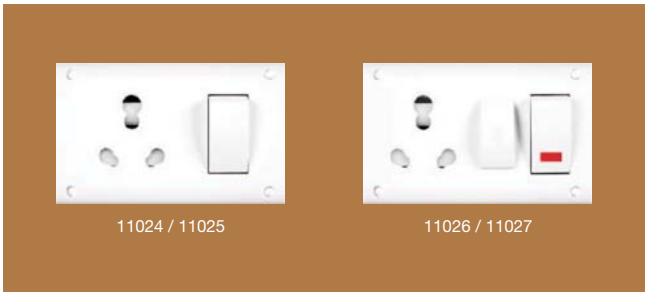

KBC-21 16 AMP. 3 IN 1 & 16 AMP. 5 IN 1		
CODE	PARTICULARS	PKG
11024	3 in 1 Universal Combined	05
11025	3 in 1 Universal Combined with box	05
11026	5 in 1 Universal Combined	05
11027	5 in 1 Universal Combined with box	05

LAMP HOLDER / CEILING ROSE		
CODE	PARTICULARS	PKG
11028	Batten Holder	20
11029	Angle Holder	20
11030	Ceiling Rose	20
11031	Batten Holder Sp. (Aku Ring)	20
11032	Angle Holder Sp. (Alu Ring)	20