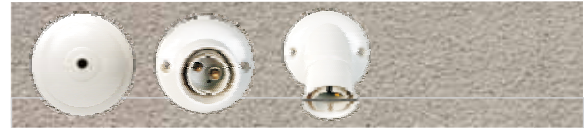

Unbreakable Jumbo Ceiling Rose / Jumbo Lamp Holder

853078	Jumbo Ceiling Rose (2 Plate)	20
853079	Jumbo Ceiling Rose (3 Plate)	20
853080	Jumbo Batten Holder	20
853081	Jumbo Angle Holder	20
853082	Batten Holder (Sp.)	20
853083	Angle Holder (Sp.)	20

Items Available In White & Brown Colour

Guarantee

- The Company undertakes to replace or repair products at its discretion should it become defective solely as a result of faulty materials or workmanship within 10 (Ten) years for Switches (without Neon) & Power Sockets. For all other "KUBIK" products the guarantee will be for 1 (One) year only.
- The Guarantee will be invalid if the product has not been installed or maintained in accordance with the Company's instructions, or if any attempts has been made to rectify, dismantle or alter the product.
- The Company reserves the right to modify or change the product design and specification in the future without prior notice.
- The Guarantee does not extend to cover consequential loss or damage or installation costs arising from the defective product.